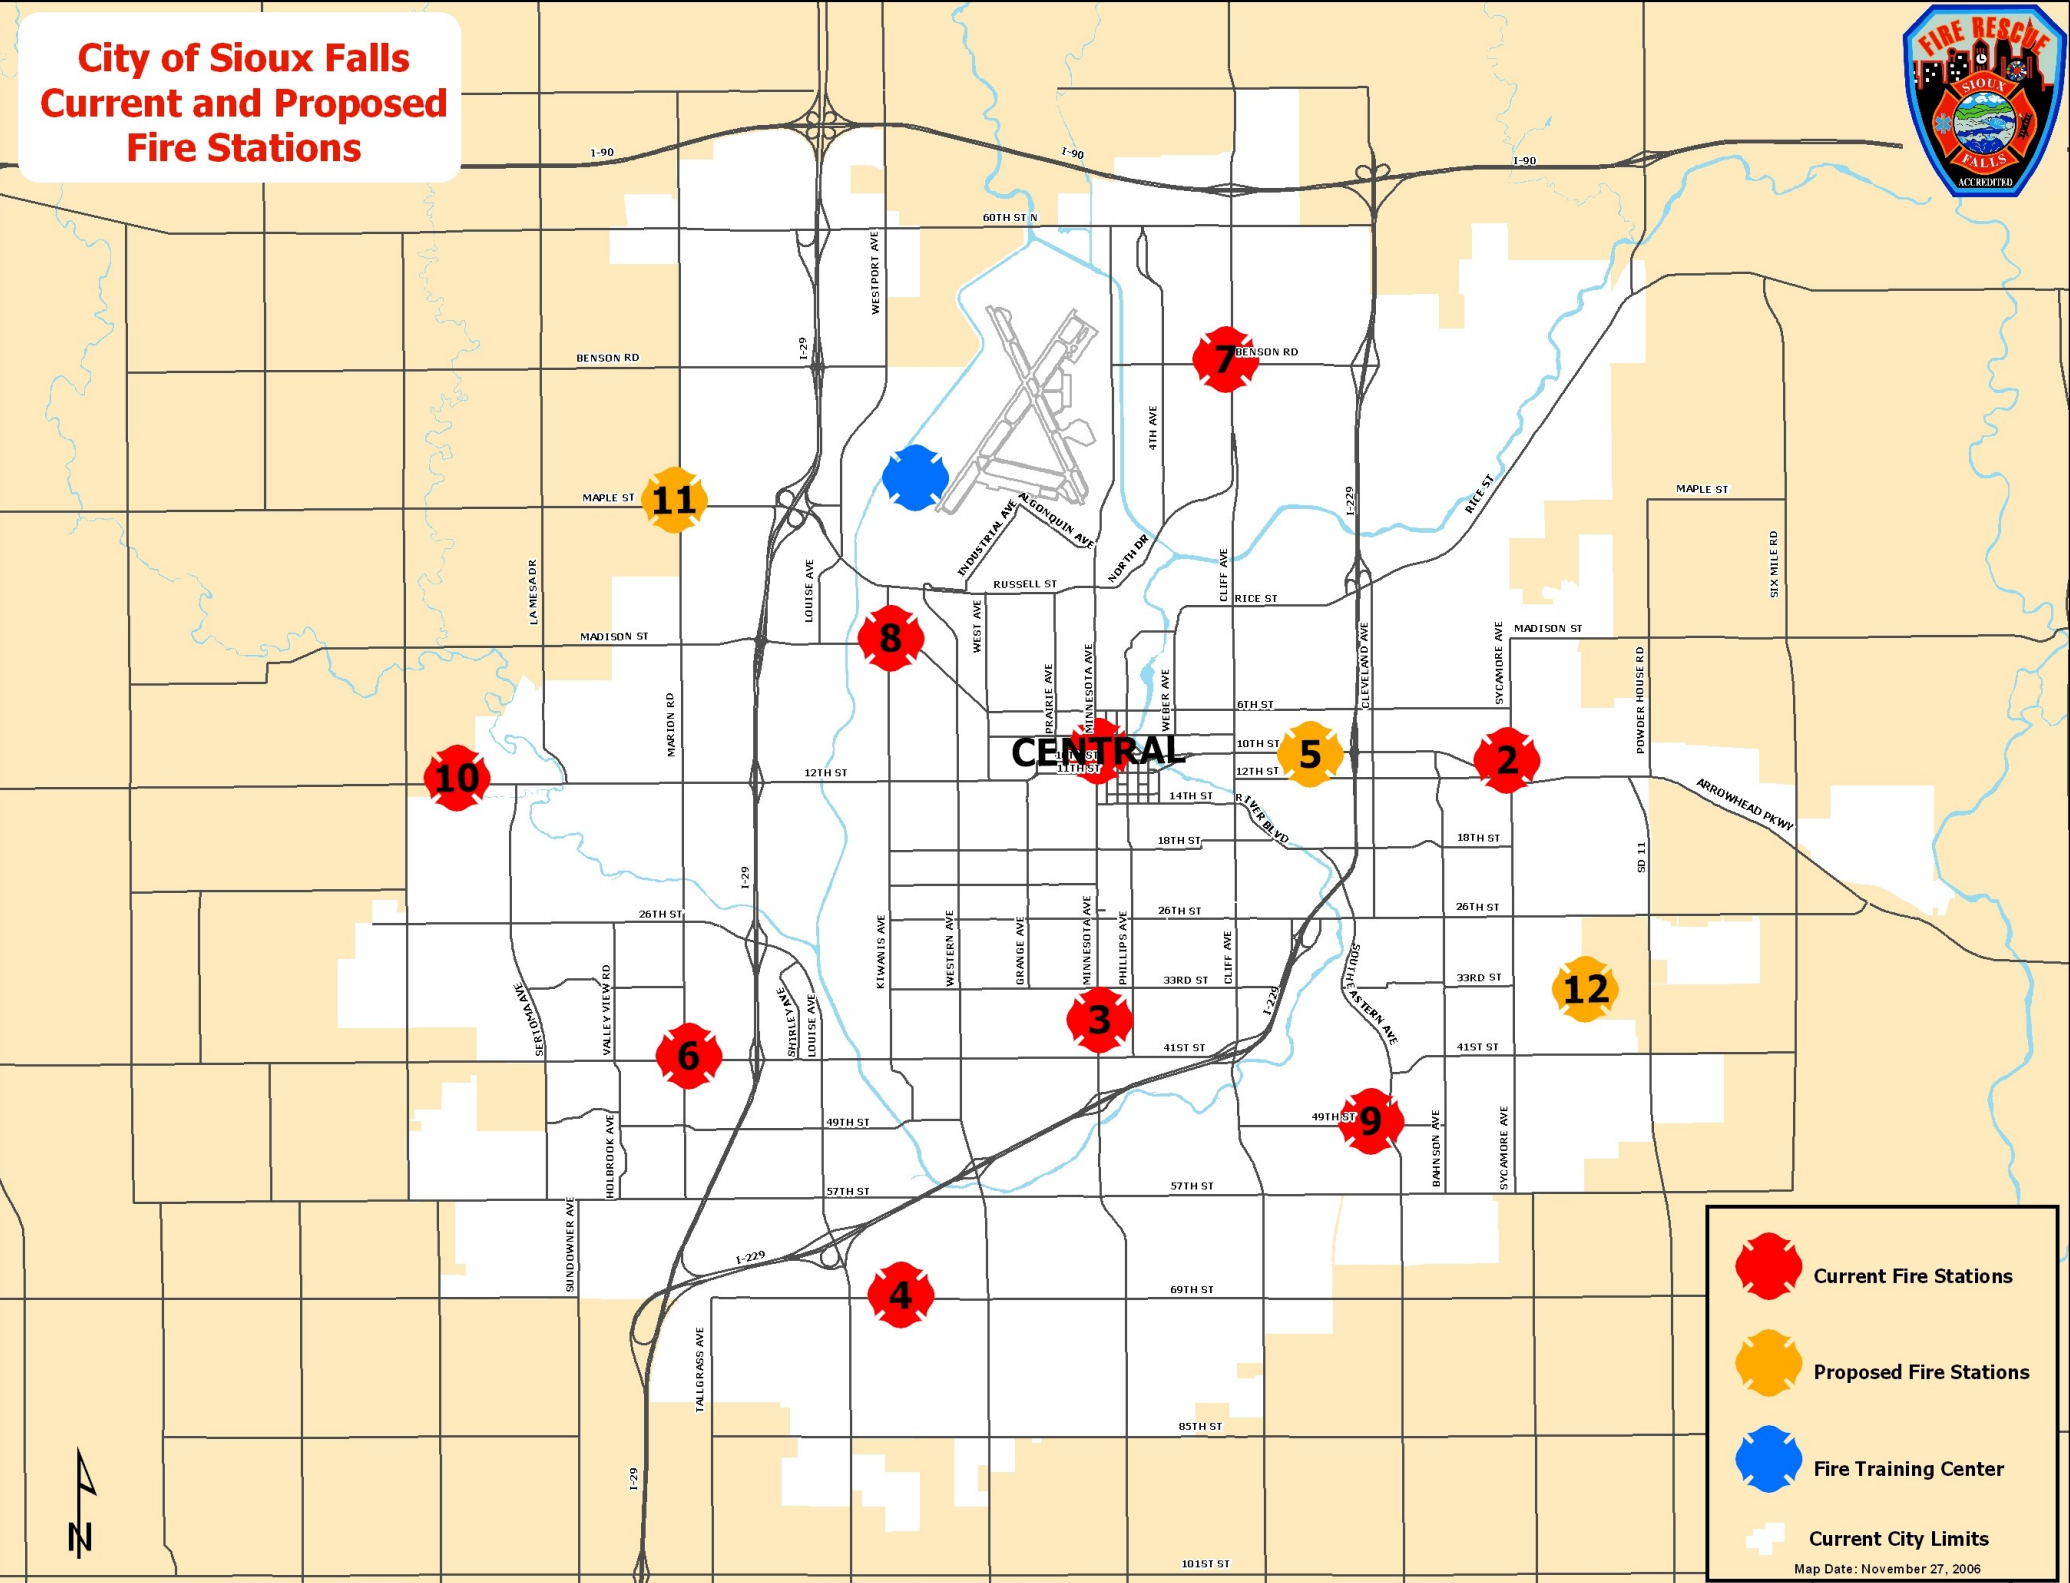

City of Sioux Falls Current and Proposed Fire Stations

-  Current Fire Stations
-  Proposed Fire Stations
-  Fire Training Center
-  Current City Limits

Map Date: November 27, 2006