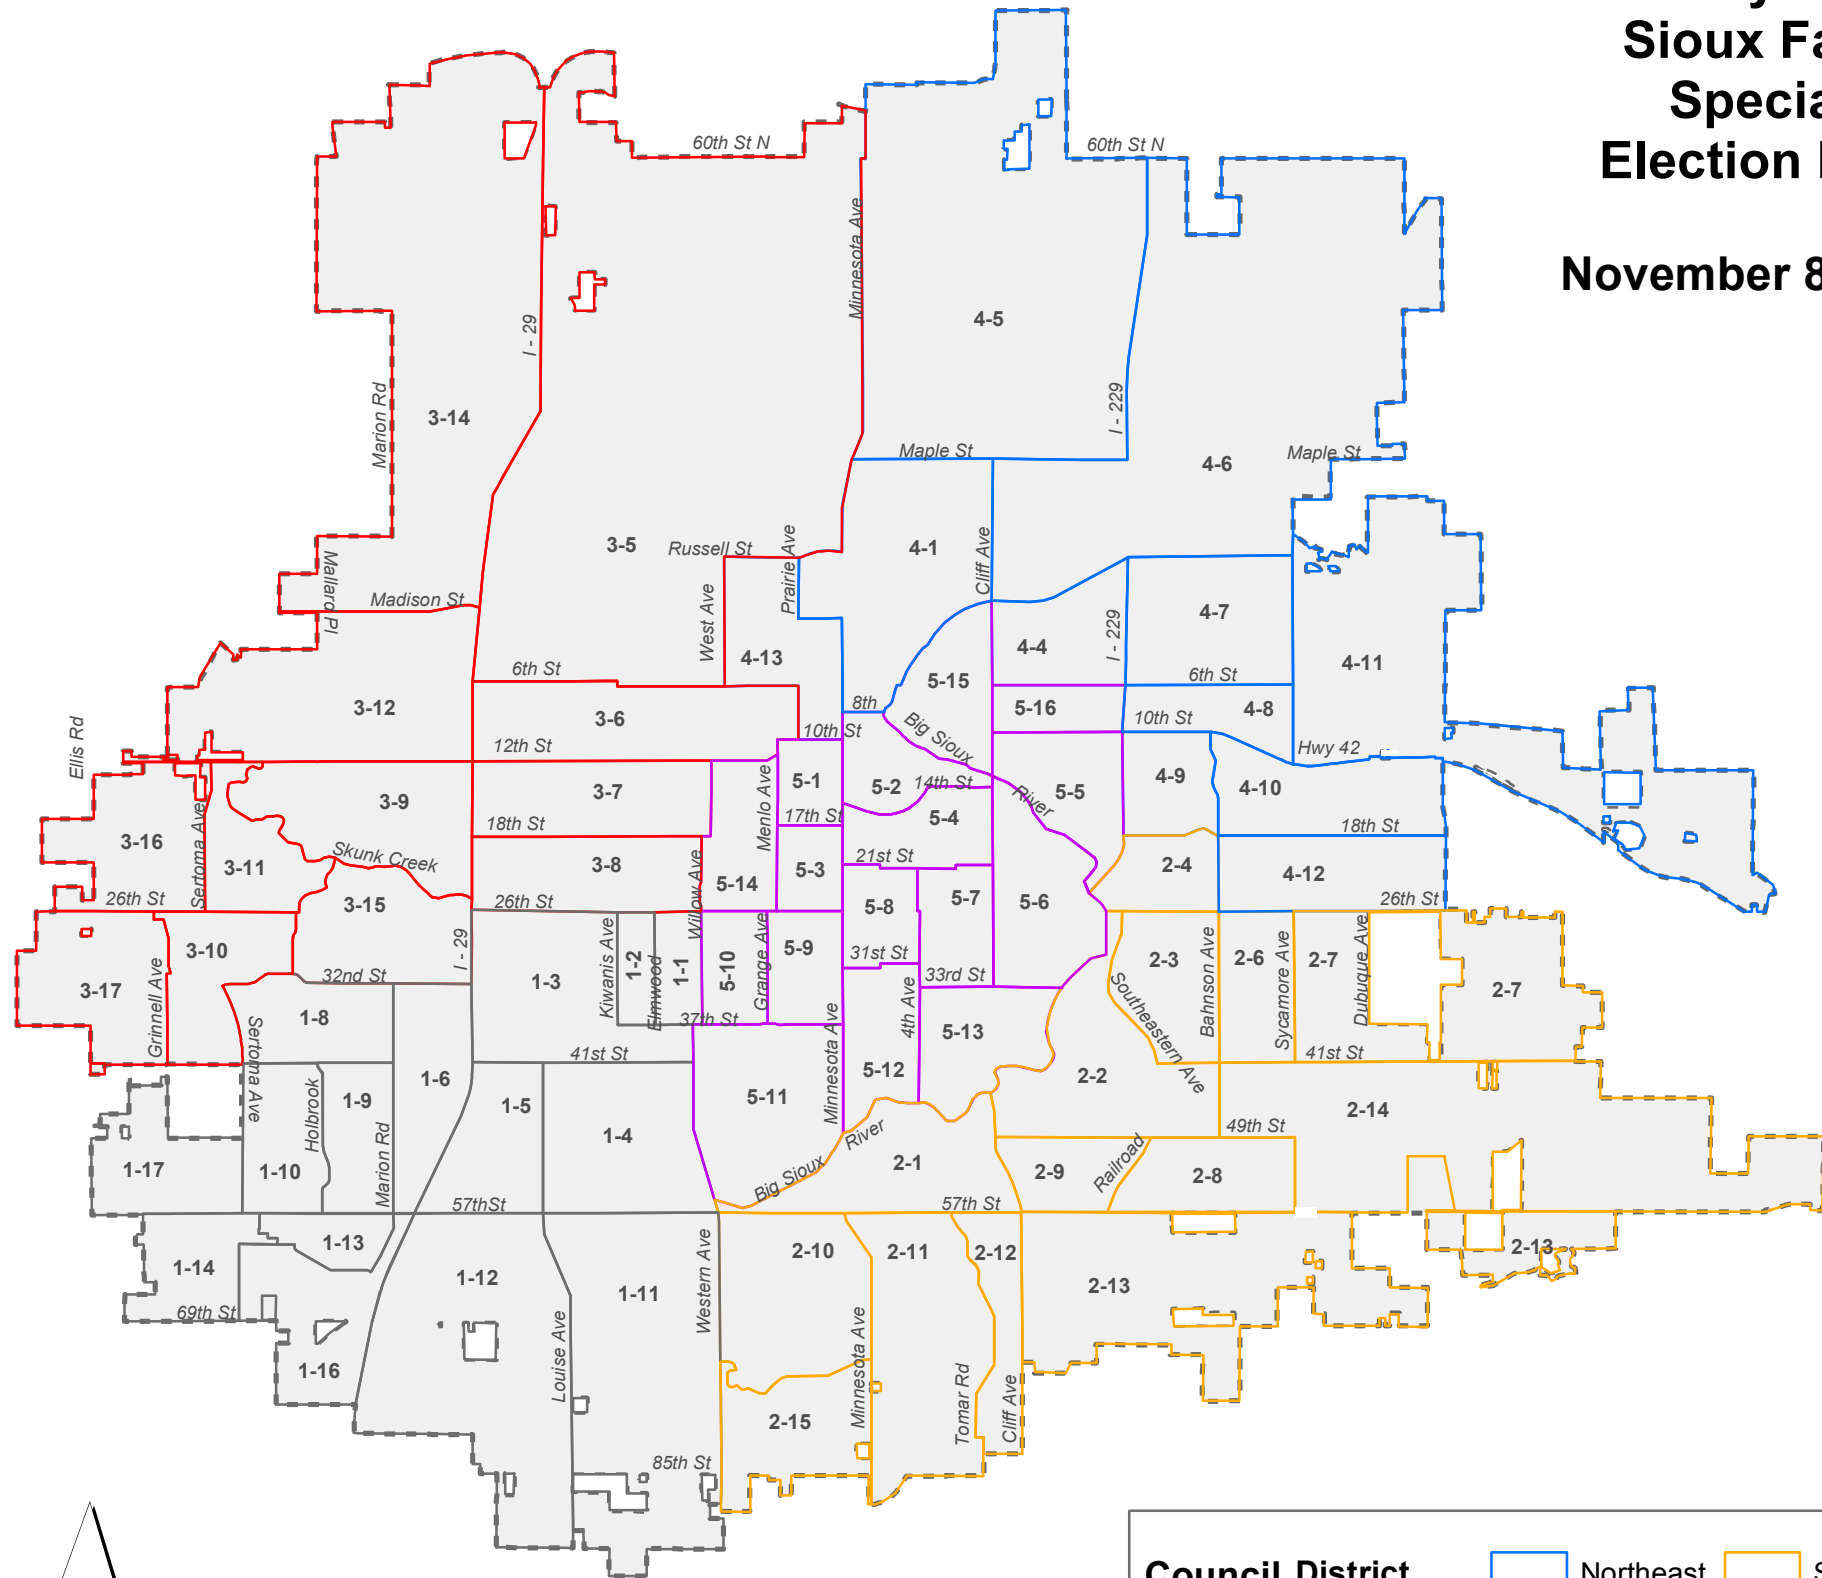

City of Sioux Falls Special Election Map

November 8, 2011

Council District

 Northeast	 Southeast
 Central	 Northwest
 Southwest	

Precinct	Precinct Location	Precinct Address
1-1	Asbury United Methodist Church	2425 S Western Ave
1-2	St. Mark's Lutheran Church	2001 S Elmwood Ave
1-3	O'Gorman High School	3201 S Kiwanis Ave
1-4 & 1-5	Center for Active Generations	2300 W 46th St
1-6	Sunnycrest United Methodist Church	4801 W 41st St
1-8	Kuehn Park Community Center	2801 S Valley View Rd
1-9	Peace Lutheran Church	5509 W 41st St
1-10	J.F. Kennedy Elementary School	4501 S Holbrook Ave
1-11 & 1-12	1st Evangelical Free Church	2601 W 69th St
1-13, 1-14 & 1-16	Central Baptist Church	3100 W Ralph Rogers Rd
1-17	R.F. Pettigrew Elementary School	7900 W 53rd St
2-1	V. F. W. Post 628	3601 S Minnesota Ave
2-2	Ronning Branch Library	3100 E 49th St
2-3	Morningside Community Center	2400 S Bahnson Ave
2-4	Church of the Holy Apostles	1415 S Bahnson Ave
2-6	Hillcrest Church	4301 E 26th St
2-7	Lord of Life Lutheran Church	2600 S Sycamore Ave
2-8	Avera Prince of Peace Retirement Community	4500 S Prince of Peace Pl
2-9	Calvary Assembly of God Church	2101 E 57th St
2-10, 2-11 & 2-15	Faith Baptist Fellowship Hall	601 W 57th St
2-12 & 2-13	Linwood Wesleyan Church	1101 E 57th St
2-14	John Harris Elementary School	3501 E 49th St
3-5	Central Services Center	1101 N Western Ave
3-6	Axtell Park Middle School	201 N West Ave
3-7	Oyate Community Center	2421 W 15th St
3-8	Trinity Baptist Church	2400 W 18th St
3-9	Girl Scouts-Dakota Horizons	1101 S Marion Rd
3-10 & 3-16	Memorial Middle School	1401 S Sertoma Ave
3-11	Church at the Gate	6820 W 26th St
3-12	Maricar Community Center	400 N Valley View Rd
3-14	Southeast Technical Institute	2320 N Career Ave
3-15	St. Michael's Catholic Church	1600 S Marion Rd
3-17	Discovery Elementary School	1506 S Discovery Ave
4-1 & 5-15	Minnehaha County Administration Bldg.	415 N Dakota Ave
4-4	Wesley United Methodist Church	1700 E 6th St
4-5	Fire Station No. 7	1100 E Benson Rd
4-6	Laura B Anderson Elementary School	1600 N Wayland Ave
4-7 & 4-8	Oak View Library	3700 E 3rd St
4-9	Grace Lutheran Church	3300 E 18th St
4-10	St. Lambert's Catholic Church	1000 S Bahnson Ave
4-11	Wild Flower Presbyterian Church	4800 E 6th St
4-12	Hilltop United Methodist Church	1312 S Bahnson Ave
4-13	Hawthorne Elementary School	601 N Spring Ave
5-1 & 5-2	First United Methodist Church	401 S Spring Ave
5-3	Zion Lutheran Church	1400 S Duluth Ave
5-4	Longfellow Elementary School	1116 S 4th Ave
5-5	Emmanuel Baptist Church	405 S Mable Ave
5-6	Horace Mann Elementary School	1401 E 26th St
5-7	Patrick Henry Middle School	2200 S 5th Ave
5-8	Instructional Planning Center	201 E 38th St
5-9	Our Saviour's Lutheran Church	909 W 33rd St
5-10	First Presbyterian Church	2300 S West Ave
5-11	SD Achieve	4100 S Western Ave
5-12	Instructional Planning Center	201 E 38th St
5-13	Instructional Planning Center	201 E 38th St
5-14	Jefferson Elementary School	1610 S Lake Ave
5-16	Terry Redlin Elementary School	1721 E Austin St