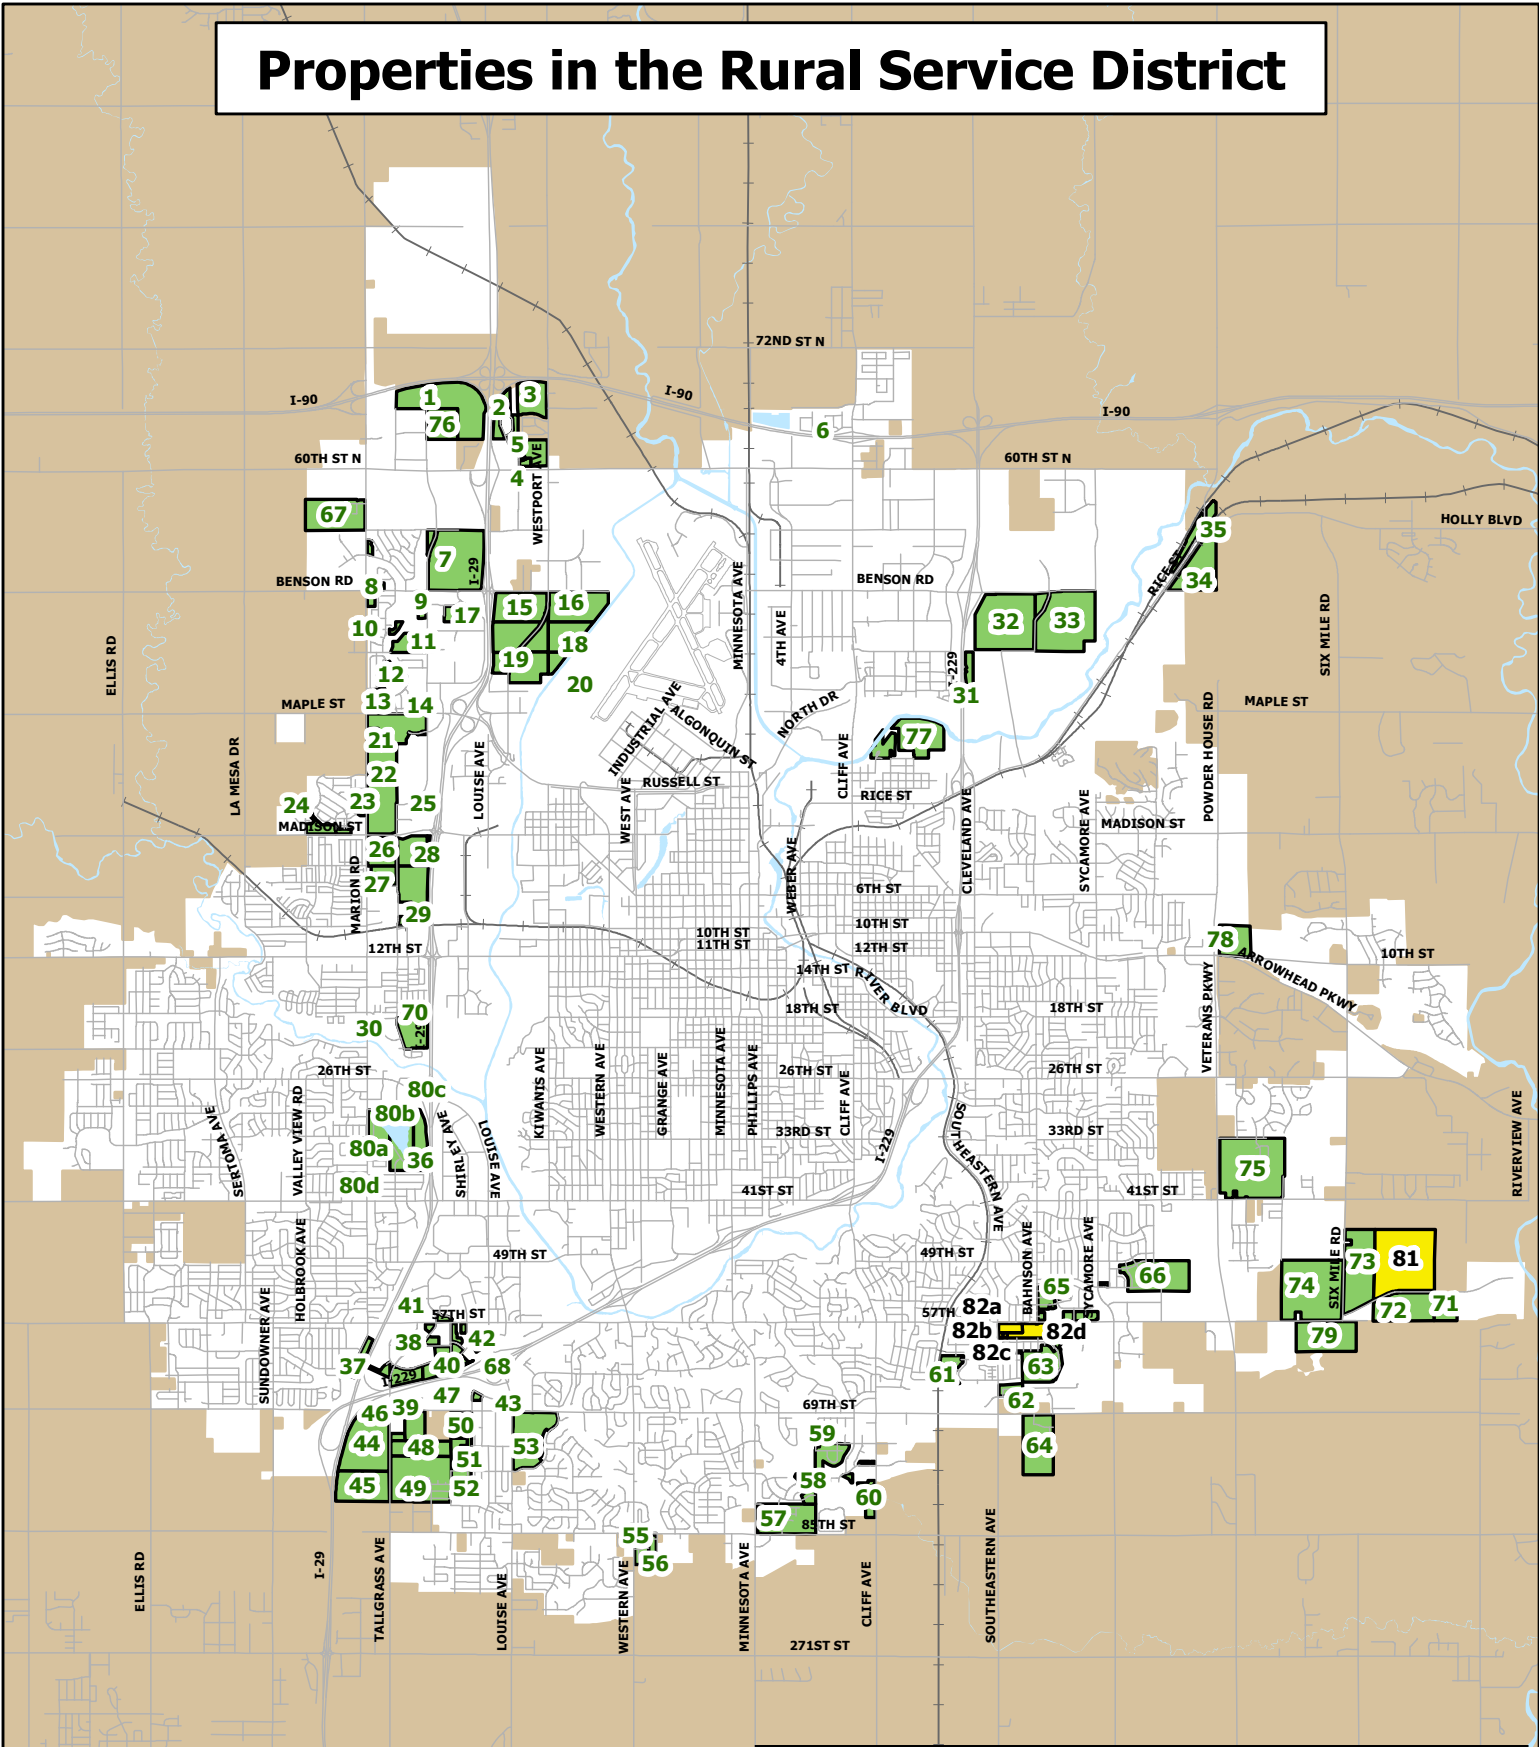

Properties in the Rural Service District

May 9, 2016

-  Properties Currently in the Rural Service District
-  Proposed Additions to the Rural Service District
-  Sioux Falls City Limits