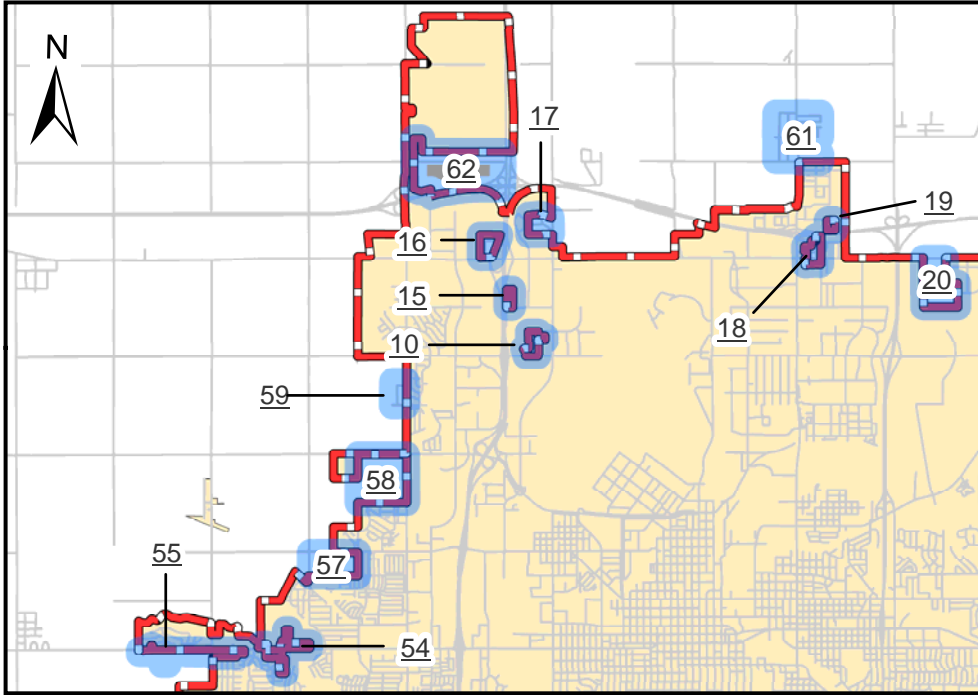

Annexation Areas

Note: The map numbers indicated here are for identification purposes only.

Annexation Area	Map #
Prairie Meadows	1
✓ Hayes Property	2
Bathos Addn	3
Kappenman Prop.	4
✓ Reiter Prop.	5
✓ Evangelical Church	6
Pearsons Sub.	7
Fischenich Addn.	8
✓ Haralldson Res.	9
Martindale Sub.	10
Metzger Res.	11
Burns Auto	12
Kooistra Res	13
Benson/Olesen Res	14
Buchholtz Sub.	15
Husky Oil Tracks	16
Skyline Heights	17
N. Side Gardens	18
TM Jarcs Subd.	19
Lacey's Addn	20
Knochenmus Res.	21
N. Cactus Heights	22
S. Cactus Heights	23
Goehring Res	24
Bernardy/Hutcheson Res	25
Heins Addn	26
N. Pine Lake Hills	27
S. Pine Lake Hills	28
Rolling Springs Acres	29
Van Beek's Tract	30
Perry Tract 1	31
Willow Run Addn	32
Eitrem's Tr. 1	33
Split Rock	34
Friend's Addn	35
Govt Lot 4	36
JFF LAND LLC - NW	37
Nield Res.	38
Lamp Res.	39
Bender Res.	40
McCoy/Costain Res.	41
Lundquist Res.	42
LCRW	43
Debulten	44
Tronson Tr.	45
Ludens Sub.	46
Mount Res.	47
Tr B NW1/4	48
Wilkison Tr 1	49
469th Ave	50
Schildauer Prop.	51
Scherer/Linder Res.	52
22nd and Ellis	53
12th and Sertoma	54
12th and Ellis	55
Pine Hills Addn	56
La Mesa and Madison	57
Baumgardner Prop.	58
Repperts 1st	59
Willow Ridge Est	60
Meadow View/Sioux Garden	61
McCrossan	62