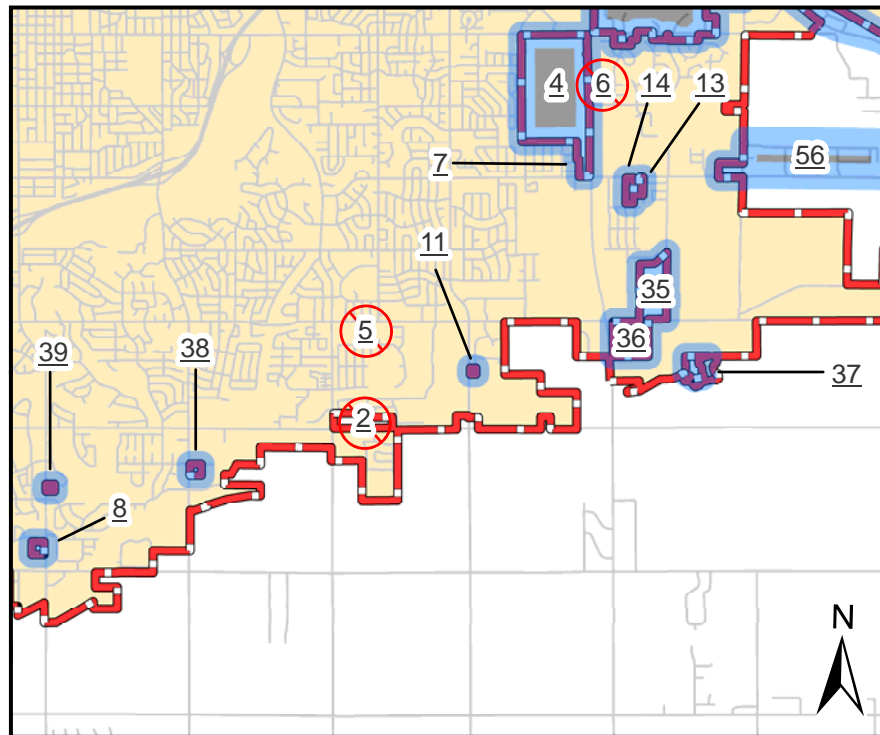

Annexation Areas

Note: The map numbers indicated here are for identification purposes only.

Annexation Area	Map #
Prairie Meadows	1
✓ Hayes Property	2
Bathos Addn	3
Kappenman Prop.	4
✓ Reiter Prop.	5
✓ Evangelical Church	6
Pearsons Sub.	7
Fischenich Addn.	8
✓ Haralldson Res.	9
Martindale Sub.	10
Metzger Res.	11
Burns Auto	12
Kooistra Res	13
Benson/Olesen Res	14
Buchholtz Sub.	15
Husky Oil Tracks	16
Skyline Heights	17
N. Side Gardens	18
TM Jarcs Subd.	19
Lacey's Addn	20
Knochenmus Res.	21
N. Cactus Heights	22
S. Cactus Heights	23
Goehring Res	24
Bernardy/Hutcheson Res	25
Heins Addn	26
N. Pine Lake Hills	27
S. Pine Lake Hills	28
Rolling Springs Acres	29
Van Beek's Tract	30
Perry Tract 1	31
Willow Run Addn	32
Eitrem's Tr. 1	33
Split Rock	34
Friend's Addn	35
Govt Lot 4	36
JFF LAND LLC - NW	37
Nield Res.	38
Lamp Res.	39
Bender Res.	40
McCoy/Costain Res.	41
Lundquist Res.	42
LCRW	43
Debulten	44
Tronson Tr.	45
Ludens Sub.	46
Mount Res.	47
Tr B NW1/4	48
Wilkison Tr 1	49
469th Ave	50
Schildauer Prop.	51
Scherer/Linder Res.	52
22nd and Ellis	53
12th and Sertoma	54
12th and Ellis	55
Pine Hills Addn	56
La Mesa and Madison	57
Baumgardner Prop.	58
Repperts 1st	59
Willow Ridge Est	60
Meadow View/Sioux Garden	61
McCrossan	62