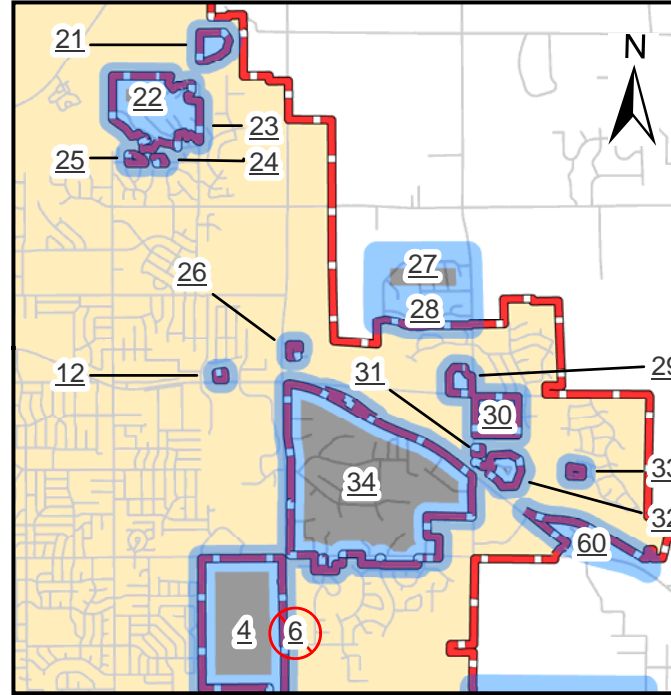

Annexation Areas

Note: The map numbers indicated here are for identification purposes only.

Annexation Area	Map #
Prairie Meadows	1
✓ Hayes Property	2
Bathos Addn	3
Kappenman Prop.	4
✓ Reiter Prop.	5
✓ Evangelical Church	6
Pearsons Sub.	7
Fischenich Addn.	8
✓ Haralldson Res.	9
Martindale Sub.	10
Metzger Res.	11
Burns Auto	12
Kooistra Res	13
Benson/Olesen Res	14
Buchholtz Sub.	15
Husky Oil Tracks	16
Skyline Heights	17
N. Side Gardens	18
TM Jarcs Subd.	19
Lacey's Addn	20
Knochenmus Res.	21
N. Cactus Heights	22
S. Cactus Heights	23
Goehring Res	24
Bernardy/Hutcheson Res	25
Heins Addn	26
N. Pine Lake Hills	27
S. Pine Lake Hills	28
Rolling Springs Acres	29
Van Beek's Tract	30
Perry Tract 1	31
Willow Run Addn	32
Eitrem's Tr. 1	33
Split Rock	34
Friend's Addn	35
Govt Lot 4	36
JFF LAND LLC - NW	37
Nield Res.	38
Lamp Res.	39
Bender Res.	40
McCoy/Costain Res.	41
Lundquist Res.	42
LCRW	43
Debulten	44
Tronson Tr.	45
Ludens Sub.	46
Mount Res.	47
Tr B NW1/4	48
Wilkison Tr 1	49
469th Ave	50
Schildauer Prop.	51
Scherer/Linder Res.	52
22nd and Ellis	53
12th and Sertoma	54
12th and Ellis	55
Pine Hills Addn	56
La Mesa and Madison	57
Baumgardner Prop.	58
Repperts 1st	59
Willow Ridge Est	60
Meadow View/Sioux Garden	61
McCrossan	62