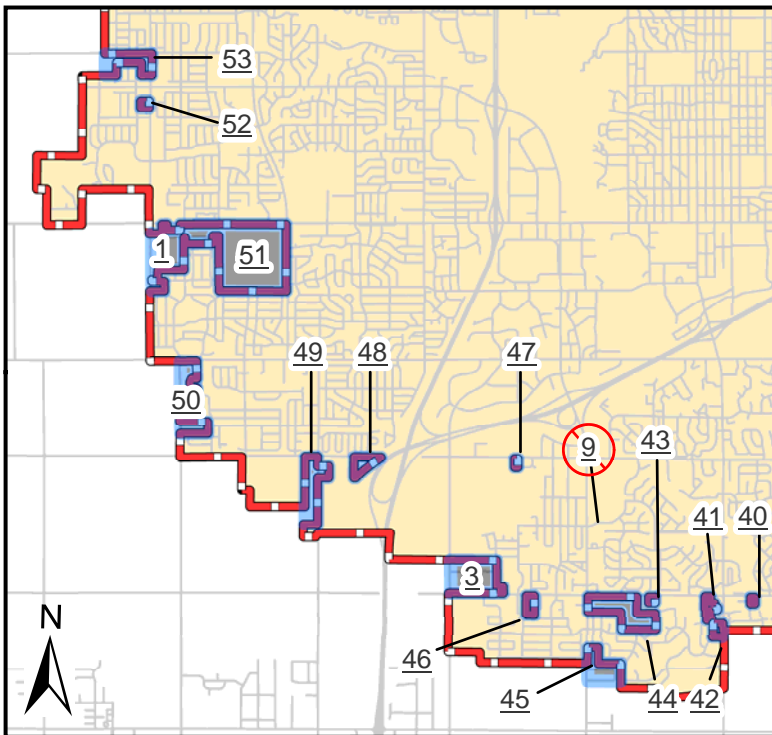

Annexation Areas

Note: The map numbers indicated here are for identification purposes only.

Annexation Area	Map #
Prairie Meadows	1
✓ Hayes Property	2
Bathos Addn	3
Kappenman Prop.	4
✓ Reiter Prop.	5
✓ Evangelical Church	6
Pearsons Sub.	7
Fischenich Addn.	8
✓ Haralldson Res.	9
Martindale Sub.	10
Metzger Res.	11
Burns Auto	12
Kooistra Res	13
Benson/Olesen Res	14
Buchholtz Sub.	15
Husky Oil Tracks	16
Skyline Heights	17
N. Side Gardens	18
TM Jarcs Subd.	19
Lacey's Addn	20
Knochenmus Res.	21
N. Cactus Heights	22
S. Cactus Heights	23
Goehring Res	24
Bernardy/Hutcheson Res	25
Heins Addn	26
N. Pine Lake Hills	27
S. Pine Lake Hills	28
Rolling Springs Acres	29
Van Beek's Tract	30
Perry Tract 1	31
Willow Run Addn	32
Eitrem's Tr. 1	33
Split Rock	34
Friend's Addn	35
Govt Lot 4	36
JFF LAND LLC - NW	37
Nield Res.	38
Lamp Res.	39
Bender Res.	40
McCoy/Costain Res.	41
Lundquist Res.	42
LCRW	43
Debulten	44
Tronson Tr.	45
Ludens Sub.	46
Mount Res.	47
Tr B NW1/4	48
Wilkison Tr 1	49
469th Ave	50
Schildauer Prop.	51
Scherer/Linder Res.	52
22nd and Ellis	53
12th and Sertoma	54
12th and Ellis	55
Pine Hills Addn	56
La Mesa and Madison	57
Baumgardner Prop.	58
Repperts 1st	59
Willow Ridge Est	60
Meadow View/Sioux Garden	61
McCrossan	62